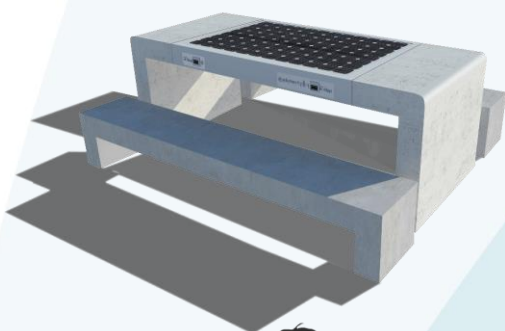

## Charging Bench

### Work & Charge / Chill & Charge

Working and relaxing outdoors is made easy by our Charging Bench! This bench will provide you with sustainable energy to charge your bicycle, laptop or phone.

This charging station comes integrated with a semi-transparent solar panel and 4 charging points that can be customized by the customer. The solar panel is covered with an impact-resistant transparent plate, making sure that the sun reaches the panel without compromising its safety. The bench can be installed anywhere in the world.

## SPECIFICATIONS

<b>Amount of power sockets:</b>	4 sockets w/ 2 USB ports each (8 total)
<b>Powered by:</b>	Solar panel (with tempered glass)
<b>Output:</b>	2 x 230 V and 2 x (2USB)
<b>Output per power socket</b>	Max. 300W @ 230Vac
<b>Output per USB</b>	Max. 5mA @ 5Vdc USB
<b>Connection:</b>	Stand-alone or on grid/0.3A max.
<b>Current limitation:</b>	Autonomous self-support
<b>Push Button:</b>	Start one hour charge
<b>Power sockets:</b>	Impact-resistant (IK10); waterproof (IP55)
<b>Protection:</b>	Childproof power sockets; impact-proof plastic Sapphire plate.
<b>Housing material:</b>	Brushed stainless steel RV5316
<b>Base material (standard):</b>	Self-sealing concrete
<b>Protection base:</b>	Anti-graffiti
<b>Size &amp; weight table (Work &amp; Charge):</b>	L: 240 cm; W: 100cm; H: 80 cm; 870 kg
<b>Size &amp; weight bench (Work &amp; Charge):</b>	L: 242 cm; W: 40 cm; H: 45 cm; 200 kg
<b>Size &amp; weight (Chill &amp; Charge):</b>	L: 240cm; W: 100 cm; H: 45 cm; 800 kg
<b>Warranty:</b>	1 year
<b>Optional:</b>	Smart City - steel charging bench