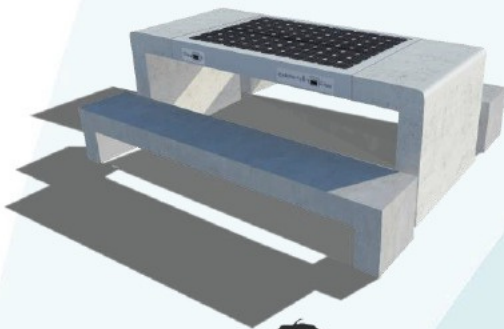

Let us Power you

Charging Bench

Work & Charge / Chill & Charge

Working and relaxing outdoors is made easy by our Charging Bench! This bench will provide you with sustainable energy to charge your bicycle, laptop or phone.

This charging station comes integrated with a semi-transparent solar panel and 4 charging points that can be customized by the customer. The solar panel is covered with an impact-resistant transparent plate, making sure that the sun reaches the panel without compromising its safety. The bench can be installed anywhere in the world.

SPECIFICATIONS

| | |
|---|--|
| Amount of power sockets: | 4 sockets w/ 2 USB ports each (8 total) |
| Powered by: | Solar panel (with tempered glass) |
| Output: | 2 x 110 V and 2 x (2USB) |
| Output per power socket | Max. 300W @ 230Vac |
| Output per USB | Max. 5mA @ 5Vdc USB |
| Connection: | Stand-alone or on grid/0.3A max. |
| Current limitation: | Autonomous self-support |
| Push Button: | Start one hour charge |
| Power sockets: | Impact-resistant (IK10); waterproof (IP55) |
| Protection: | Childproof power sockets; impact-proof plastic Sapphire plate. |
| Housing material: | Brushed stainless steel RV5316 |
| Base material (standard): | Self-sealing concrete |
| Protection base: | Anti-graffiti |
| Size & weight table (Work & Charge): | L: 94.48 in; W: 39.37 in; H: 31.49 in; 1918 lb |
| Size & weight bench (Work & Charge): | L: 95.27 in; W: 15.74 in; H: 17.71 in; 440.92 lb |
| Size & weight (Chill & Charge): | L: 94.48 in; W: 39.37 in; H: 17.71 in; 1763.69 lb |
| Warranty: | 1 year |
| Optional: | Smart City - steel charging bench |